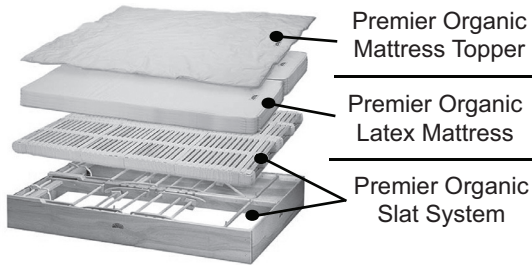

Premier Organic 8" Mattress

NA01M Twin	1,700.00		
NA02M Twin XL	1,830.00		
NA03M Full	2,380.00		
NA04M Queen	2,560.00		
NA05M King	3,340.00		
NA06M Cal. King	3,340.00		

Premier Organic 10" Mattress

NA19M Twin	2,200.00		
NA20M Queen	3,300.00		
NA21M King	4,120.00		
NA22M Cal. King	4,120.00		

The Sleep Perfection System (Complete adjustable back support system; includes 8" org. mattress, adjustable slat system and org. topper)

NA23M Twin	2,460.00		
NA24M Twin XL	2,660.00		
NA25M Double	3,370.00		
NA26M Queen	3,550.00		
NA27M King	4,100.00		

The Sleep Perfection System

Organic Mattress Foundation (An Alternative to Box Springs)

Premier Organic 10" Foundation

NA13F Twin	270.00		
NA14F Twin XL	280.00		
NA15F Full	350.00		
NA16F Queen	370.00		
NA17F King	560.00		
NA18F Cal. King	580.00		