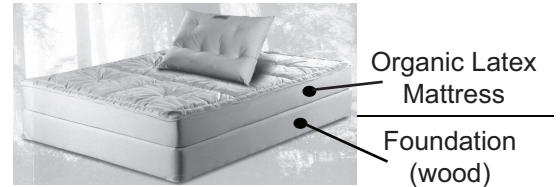

The Sleep Perfection System (Complete adjustable back support system; includes 8" org. mattress, adjustable slat system and org. topper)

NA23M Twin	2,460.00		
NA24M Twin XL	2,660.00		
NA25M Double	3,370.00		
NA26M Queen	3,550.00		
NA27M King	4,100.00		

The Sleep Perfection System

Organic Mattress Foundation (An Alternative to Box Springs)

Premier Organic 10" Foundation

NA13F Twin	270.00		
NA14F Twin XL	280.00		
NA15F Full	350.00		
NA16F Queen	370.00		
NA17F King	560.00		
NA18F Cal. King	580.00		

Premier Organic Wool Comforter

Premier Organic Cloud Pillow (wool-filled)

Premier Organic Cloud Plus Pillow (wool-filled with extra wool)

Premier Organic Contour Pillow (wool-filled)

Premier Organic Sleep System